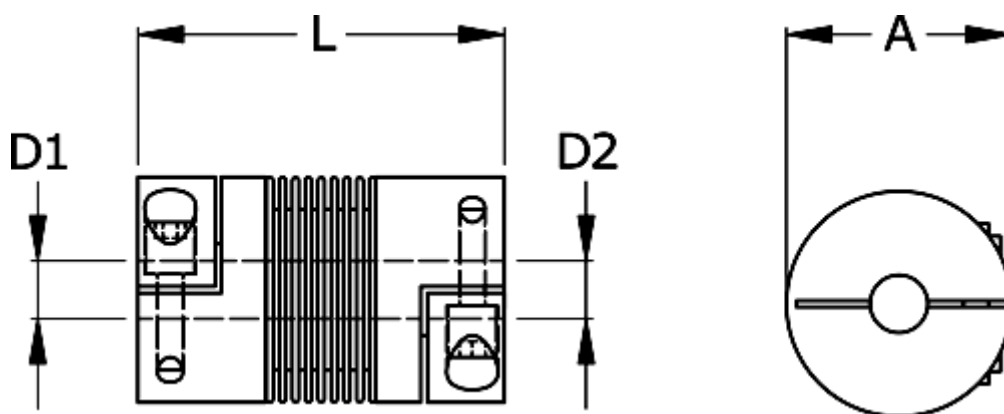

# Data Sheet

Article number: 3330201000472025

Description: Bellow coupling type 2 size100  
Length 47 mm, bore 20/25 mm

## Measures

A	= 40.5
D1	= 20
D2	= 25
L	= 47
Nom. torque NM (Tkn)	= 10